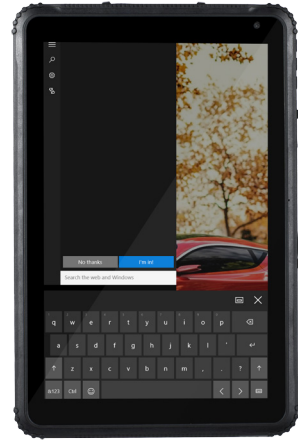

E10CL- Rugged tablet 10.1"

Windows 10

10.1" 1280x800 px IPS 16:10
 Wi-Fi 802.11 a/b/g/n, Bluetooth V4.1, IP65, MIL-STD-810G
 WCDMA /
 Multi-touch capacitive touch panel / High sensitivity
 Support SDHC/SDXC x1
 2GO RAM, 32 GO ROM

OS

- Windows 10

CPU

- Intel® Cherrytrail (Quad-core), Z8350 1.92 Ghz

Memory

- 2GO/4GO DDR3 L
- Stockage: 32GO emme ROM (64GO or 128GO optional)

Display

- 10.1" 1280x800 px IPS 16:10
- 400 nits tactile capacitive
- 10 point capacitive touch

RF

- WCDMA/4G LTE
- Wi-Fi 802.11 a/b/g/n
- Bluetooth V4.1
- GNSS (GPS/GLONASS)

Data Collection

- 2MP front camera
- 5MP rear camera
- NFC (option)

Control Button

- Power ON/OFF
- Volume +/-

Battery

- Lithium-Ion Polymer - 3.7V - 10 000 mAh
- 8 hours autonomy

I/O Interface

- Support SDHC/SDXC x1 max: 128 GO
- USB 3.0 x 1 (host) for windows
- SIM x1
- HDMI 1.4a Type C
- Jack audio x 1

Dimensions and Weight

- 266 x 174.4x 15.7 mm
- 927 g

Rugged Feature

- IP65
- MIL - STD-810G
- Shock and vibration
- Drop 1 m